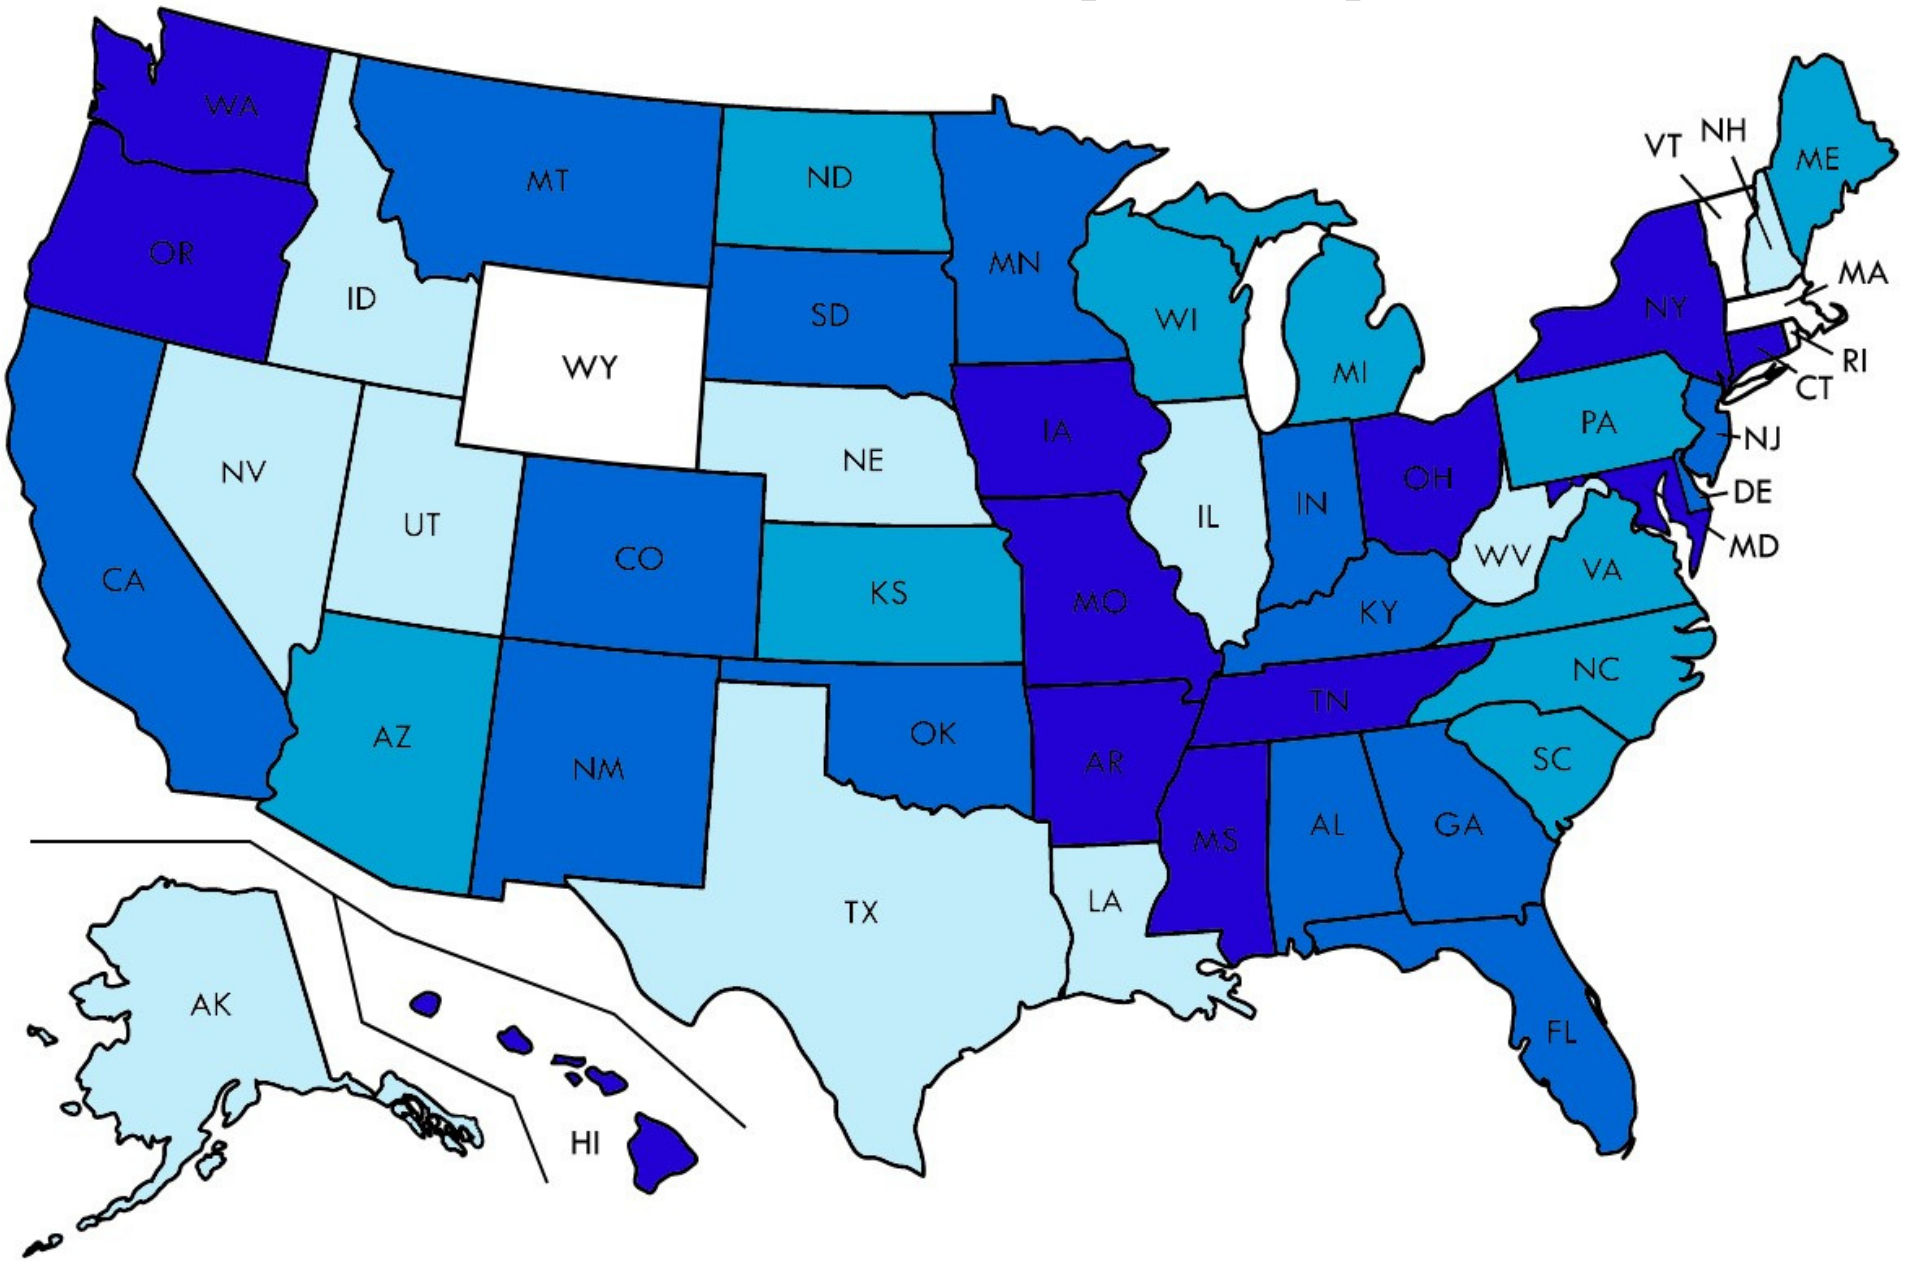

Average Dog Trainer Salaries in the U.S. (2024)

| | | | | | |
|---------------|----------|----------------|----------|----------------|----------|
| Alabama | \$45,950 | Kentucky | \$42,570 | North Dakota | \$40,730 |
| Alaska | \$35,670 | Louisiana | \$33,900 | Ohio | \$53,050 |
| Arizona | \$40,310 | Maine | \$40,180 | Oklahoma | \$44,240 |
| Arkansas | \$47,470 | Maryland | \$59,330 | Oregon | \$52,270 |
| California | \$46,210 | Massachusetts | Unknown | Pennsylvania | \$41,680 |
| Colorado | \$42,920 | Michigan | \$38,150 | Rhode Island | Unknown |
| Connecticut | \$51,490 | Minnesota | \$46,230 | South Carolina | \$39,140 |
| Delaware | \$42,240 | Mississippi | \$48,130 | South Dakota | \$42,130 |
| Washington DC | \$37,480 | Missouri | \$48,550 | Tennessee | \$48,800 |
| Florida | \$43,000 | Montana | \$46,050 | Texas | \$34,610 |
| Georgia | \$46,870 | Nebraska | \$34,320 | Utah | \$32,060 |
| Hawaii | \$49,310 | Nevada | \$37,430 | Vermont | Unknown |
| Idaho | \$36,270 | New Hampshire | \$33,710 | Virginia | \$39,930 |
| Illinois | \$34,960 | New Jersey | \$43,870 | Washington | \$53,780 |
| Indiana | \$46,220 | New Mexico | \$43,850 | West Virginia | \$36,990 |
| Iowa | \$48,400 | New York | \$54,330 | Wisconsin | \$38,600 |
| Kansas | \$38,960 | North Carolina | \$41,230 | Wyoming | Unknown |